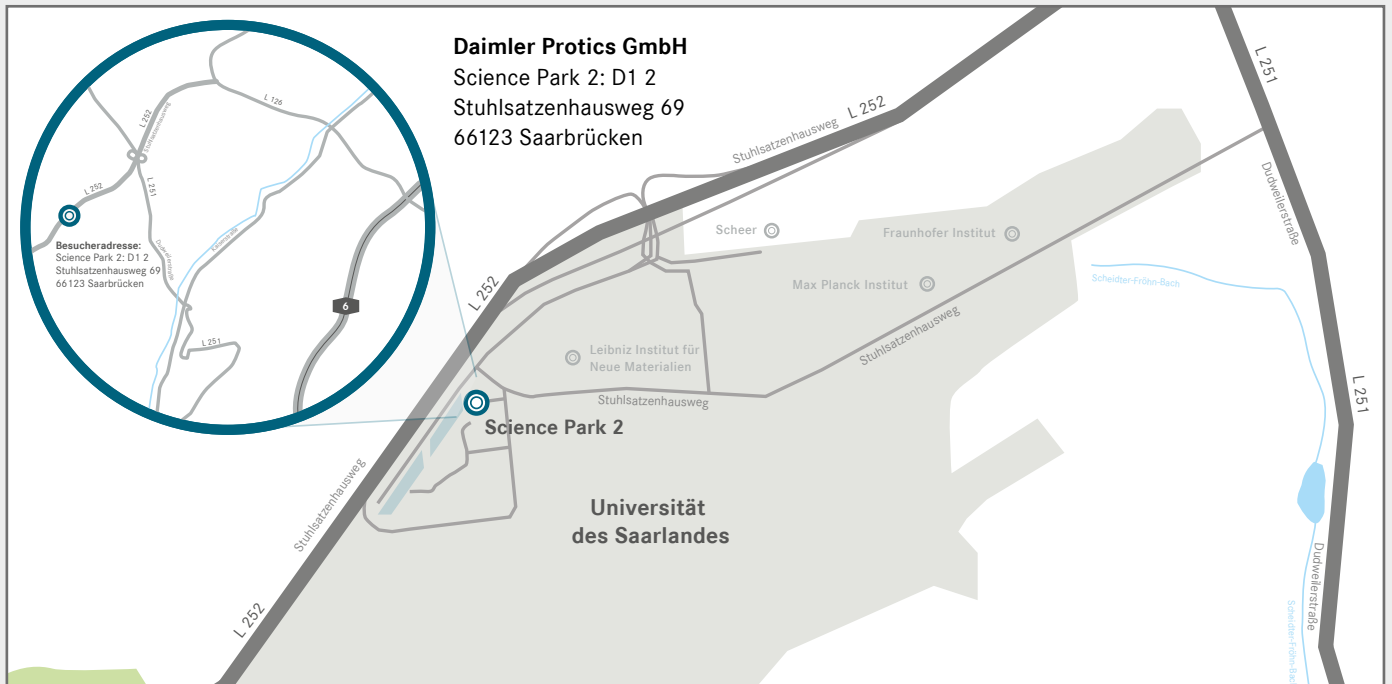

# Location plan Saarbrücken

### By car: coming from East (Mannheim/Karlsruhe)

Follow the A6 Mannheim-Paris highway as far as the exit Ausfahrt St. Ingbert West. Follow the white road signs Universität until you reach the exit Universität-Nord/Science Park Saar.

### By car: coming from France

Take the Paris/Mannheim highway as far as the exit Ausfahrt St. Ingbert West. Follow the white road signs Universität until you reach the exit Universität-Nord/Science Park Saar.

### By car: coming Luxembourg

Follow the A8/A620 towards Saarbrücken, as far as the exit Ausfahrt Bismarckbrücke. Follow the white road signs Universität until you reach the exit Universität-Nord/Science Park Saar.