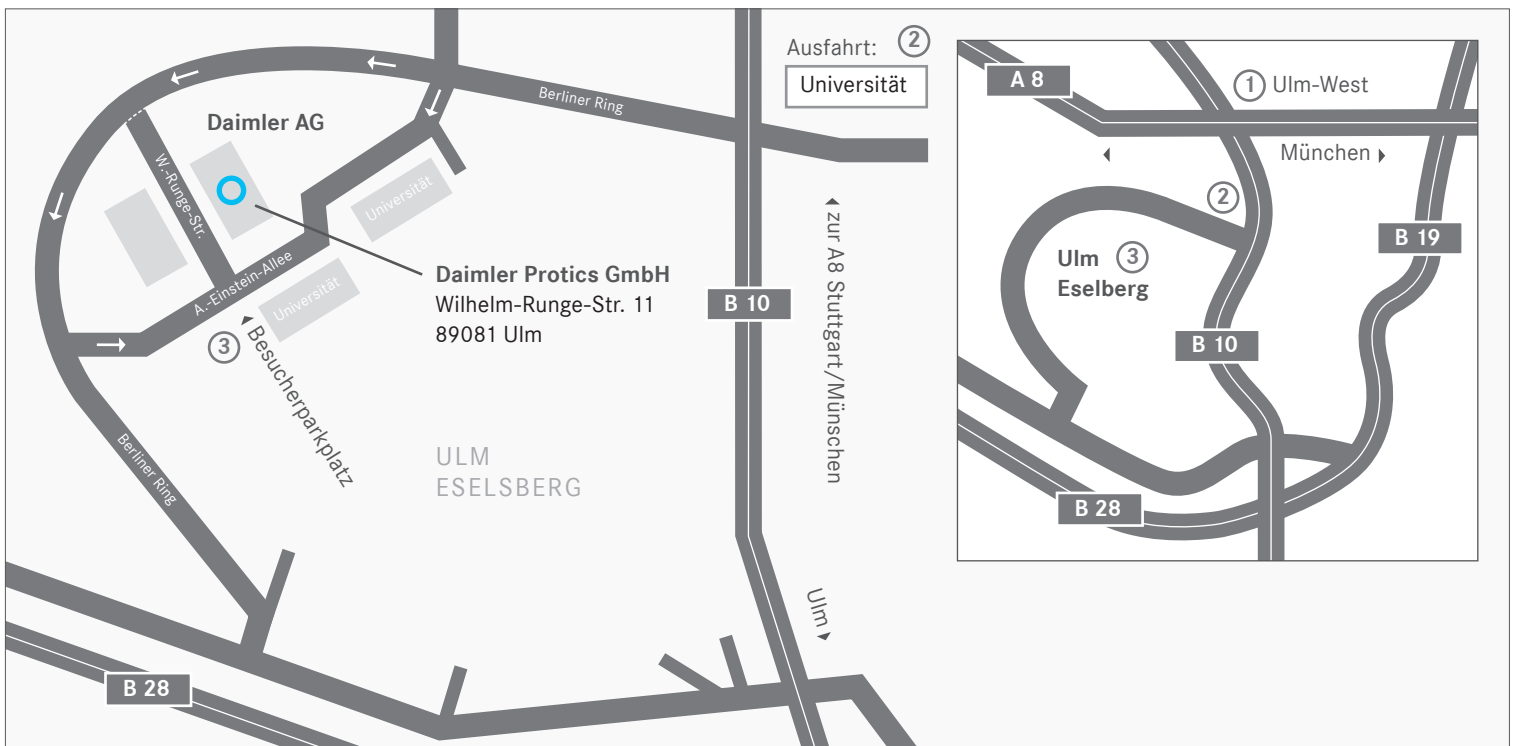

## Location plan | Ulm

#### by car:

- ① Highway A8, Exit Ulm-West
- ② Highway B10, Exit Universität
- ③ Wilhelm-Runge-Str. 11  
(parking area for Visitors - Besucherparkplatz)

#### by train:

Ulm central-station, Bus-line: 3 or 5  
Direction: Wissenschaftsstadt  
Bus-stop: Wilhelm-Runge-Straße  
Time: 20 min.

#### by airplane:

airport Stuttgart:  
underground (S-Bahn) to central-station  
time: 2 hours

airport Munich:  
underground (S-Bahn) to central-station  
time: 2,5 hours