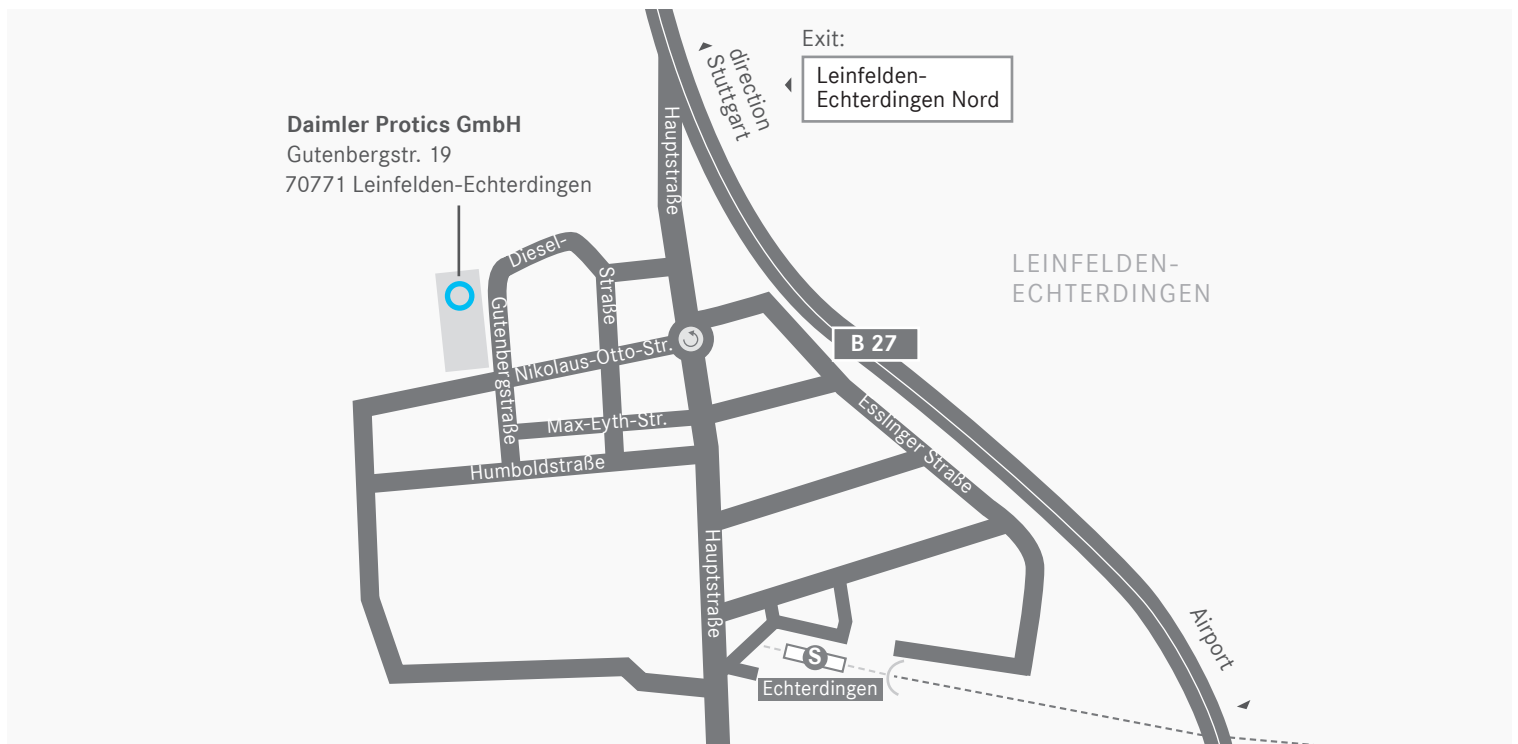

## Location plan | Leinfelden-Echterdingen

### Coming from Karlsruhe.

Interstate A8 to Stuttgart/München. Take exit Stuttgart-De-gerloch towards highway B27 (ca. 600m after the exit). Take exit Echterdingen-Nord and switch to the right lane. Take the first exit at the traffic circle and turn into Nikolaus-Otto-Straße. Turn right after ca. 450m into Gutenbergstraße. Daimler Protics GmbH is located on the left (Number 19).

### Coming from Munich.

Interstate A8 to Stuttgart. Take exit Stuttgart-Flughafen. Turn left at the first traffic light. From highway B312 enter Flughafenrandstraße. After ca. 3 - 4 km turn right towards Leinfelden/Echterdingen. At the next intersection with a traffic light turn left and then right at the following intersection. You will reach a traffic circle. Take the first exit and follow Esslinger Straße for ca. 1 km. Turn right into Heilbronner Straße. Take the next third exit and turn into Nikolaus-Otto-Straße. Turn right after ca. 450 m into Gutenbergstraße. Daimler Protics GmbH is located on the left (Number 19).